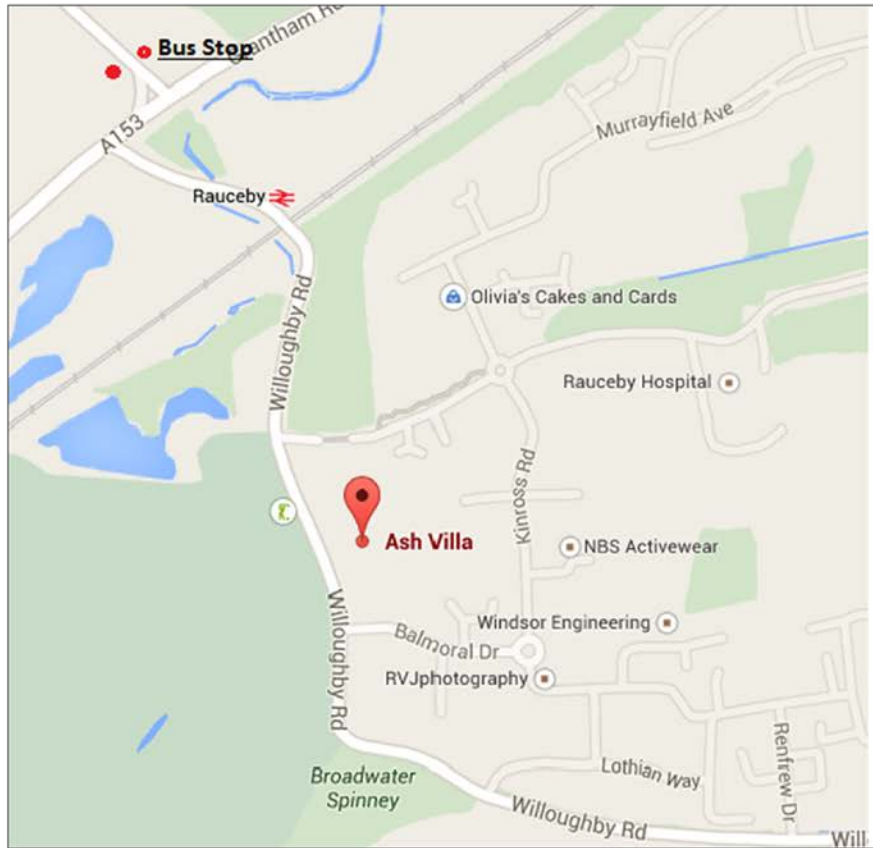

Ash Villa - How To Find Us

By Bus

There are CentreBus buses leaving from Sleaford train station to the A153 (see map) which is a 5 minute walk from Ash Villa. It is Bus 27 which operates the Sleaford – Grantham route. Upto date travel information can be found on

Trains run from Sleaford train station and stop at Rauceby. The trip is approx. 4 minutes. They leave Sleaford at 0635, 0811, 1610 with returning trains leaving Rauceby at 0840, 1756 and 1950.

By Taxi

Taxi's are approx. £6 each way. Local firms include:
Yvonne's Taxi: 01529 302222 or 01529 414222
Ian's Taxi: 01529 304057
GT Taxis: 01529 305111
Smithy's Taxi: 01529 410637

By Car

Ash Villa is located just off the A153, opposite Sleaford Golf Club and near the David Wilson and Barratt DeVessey Village housing developments.

There is onsite parking available which is currently free of charge or nearby street parking if this is full.